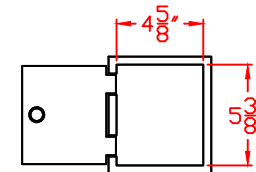

B DOOR NICHE SIZE

B DOOR PASS THROUGH SIZE

N1032470

Two Column, Single-Sided
40 "B" Size Niches 5 1/2" x 5 3/4"

**POSTAL PRODUCTS
UNLIMITED, INC.™**

Postal Products Unlimited, Inc.
500 W. Oklahoma Ave.
Milwaukee, WI 53207-2649
www.postalproducts.com
(800) 229-4500