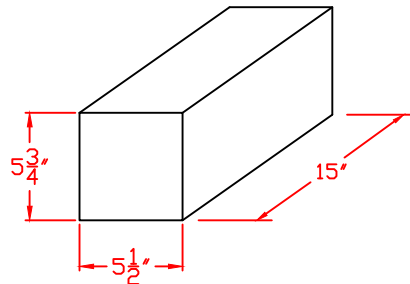

B DOOR NICHE SIZE

B DOOR PASS THROUGH SIZE

N1032470

Two Column, Single-Sided
40 "B" Size Niches 5 1/2" x 5 3/4"

**POSTAL PRODUCTS
UNLIMITED, INC.™**

Postal Products Unlimited, Inc.
500 W. Oklahoma Ave.
Milwaukee, WI 53207-2649
www.postalproducts.com
(800) 229-4500