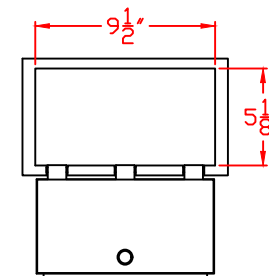

C DOOR NICHE SIZE

C DOOR PASS THROUGH SIZE

N1032470

Two Column, Single-Sided
20 "C" Size Niches 11" x 5 3/4"

<p>Postal Products Unlimited, Inc. 500 W. Oklahoma Ave. Milwaukee, WI 53207-2649 www.postalproducts.com (800) 229-4500</p>	Company Name: TBD		
	Contact: TBD	Quote: TBD	Rev: 0
	Job: TBD		
	Date: TBD	Scale: NTS	Drawn By: TBD