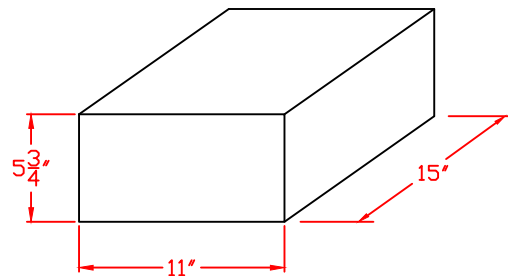

C DOOR NICHE SIZE

C DOOR PASS THROUGH SIZE

N1032470

Two Column, Single-Sided
20 "C" Size Niches 11" x 5 3/4"

<p>Postal Products Unlimited, Inc. 500 W. Oklahoma Ave. Milwaukee, WI 53207-2649 www.postalproducts.com (800) 229-4500</p>	Company Name: TBD		
	Contact: TBD	Quote: TBD	Rev: 0
	Job: TBD		
	Date: TBD	Scale: NTS	Drawn By: TBD