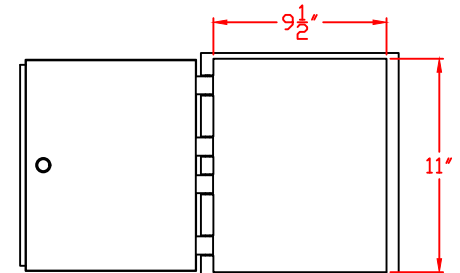

D DOOR NICHE SIZE

D DOOR PASS THROUGH SIZE

N1032470

Two Column, Single-Sided  
10 "D" Size Niches 11" x 12"

<p>Postal Products Unlimited, Inc. 500 W. Oklahoma Ave. Milwaukee, WI 53207-2649 www.postalproducts.com (800) 229-4500</p>	Company Name: TBD		
	Contact: TBD	Quote: TBD	Rev: 0
	Job: TBD		
	Date: TBD	Scale: NTS	Drawn By: TBD