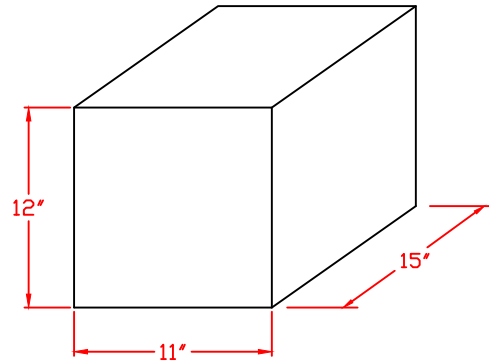

D DOOR NICHE SIZE

D DOOR PASS THROUGH SIZE

N1032470

Two Column, Single-Sided  
10 "D" Size Niches 11" x 12"

<p>Postal Products Unlimited, Inc. 500 W. Oklahoma Ave. Milwaukee, WI 53207-2649 www.postalproducts.com (800) 229-4500</p>	Company Name: TBD		
	Contact: TBD	Quote: TBD	Rev: 0
	Job: TBD		
	Date: TBD	Scale: NTS	Drawn By: TBD