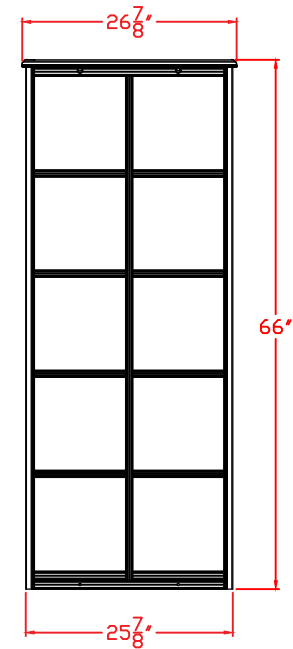

FRONT VIEW

B DOOR NICHE SIZE

B DOOR PASS THROUGH SIZE

REAR VIEW

N1032471

Two Column, Double-Sided
80 "B" Size Niches 5 1/2" x 5 3/4"

Postal Products Unlimited, Inc.
500 W. Oklahoma Ave.
Milwaukee, WI 53207-2649
www.postalproducts.com
(800) 229-4500