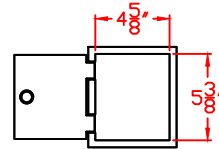

FRONT VIEW

B DOOR NICHE SIZE

B DOOR PASS THROUGH SIZE

REAR VIEW

N1032471

Two Column, Double-Sided
80 "B" Size Niches 5 1/2" x 5 3/4"

Postal Products Unlimited, Inc.
500 W. Oklahoma Ave.
Milwaukee, WI 53207-2649
www.postalproducts.com
(800) 229-4500