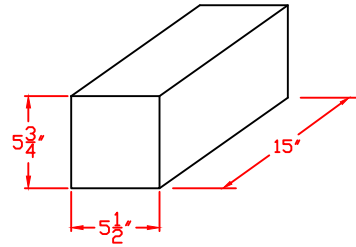

FRONT VIEW

B DOOR NICHE SIZE

B DOOR PASS THROUGH SIZE

REAR VIEW

N1032471

Two Column, Double-Sided
80 "B" Size Niches 5 1/2" x 5 3/4"

Postal Products Unlimited, Inc.
500 W. Oklahoma Ave.
Milwaukee, WI 53207-2649
www.postalproducts.com
(800) 229-4500