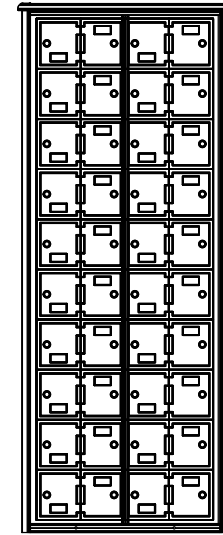

FRONT VIEW

B DOOR NICHE SIZE

B DOOR PASS THROUGH SIZE

REAR VIEW

N1032471

Two Column, Double-Sided
80 "B" Size Niches 5 1/2" x 5 3/4"

Postal Products Unlimited, Inc.
500 W. Oklahoma Ave.
Milwaukee, WI 53207-2649
www.postalproducts.com
(800) 229-4500