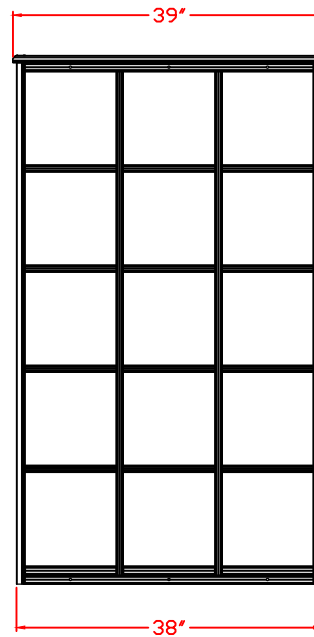

FRONT VIEW

B DOOR NICHE SIZE

B DOOR PASS THROUGH SIZE

REAR VIEW

N1032471

Two Column, Double-Sided
80 "B" Size Niches 5 1/2" x 5 3/4"

Postal Products Unlimited, Inc.
500 W. Oklahoma Ave.
Milwaukee, WI 53207-2649
www.postalproducts.com
(800) 229-4500