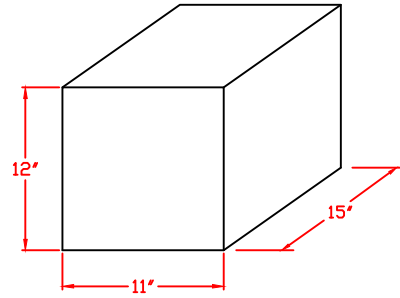

FRONT VIEW

D DOOR NICHE SIZE

D DOOR PASS THROUGH SIZE

REAR VIEW

N1032471

Two Column, Double-Sided  
20 "D" Size Niches 11" x 12"

Postal Products Unlimited, Inc.  
500 W. Oklahoma Ave.  
Milwaukee, WI 53207-2649  
www.postalproducts.com  
(800) 229-4500