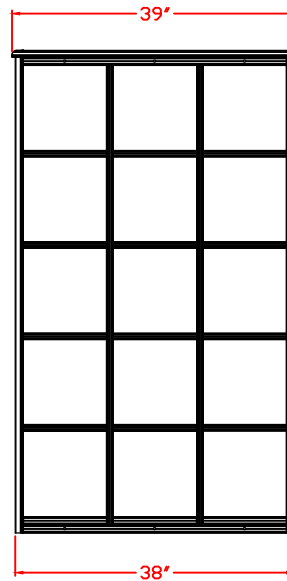

FRONT VIEW

D DOOR NICHE SIZE

D DOOR PASS THROUGH SIZE

REAR VIEW

N1032471

Two Column, Double-Sided  
20 "D" Size Niches 11" x 12"

Postal Products Unlimited, Inc.  
500 W. Oklahoma Ave.  
Milwaukee, WI 53207-2649  
www.postalproducts.com  
(800) 229-4500