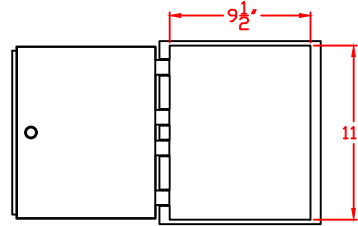

FRONT VIEW

D DOOR NICHE SIZE

D DOOR PASS THROUGH SIZE

REAR VIEW

N1032471

Two Column, Double-Sided  
20 "D" Size Niches 11" x 12"

Postal Products Unlimited, Inc.  
500 W. Oklahoma Ave.  
Milwaukee, WI 53207-2649  
www.postalproducts.com  
(800) 229-4500