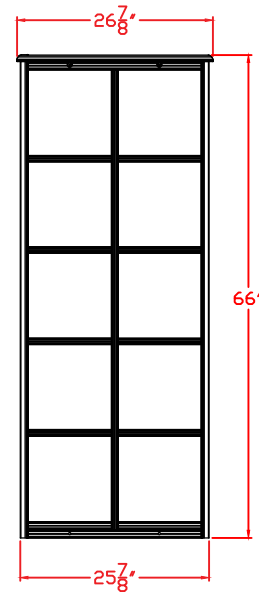

FRONT VIEW

D DOOR NICHE SIZE

D DOOR PASS THROUGH SIZE

REAR VIEW

N1032471

Two Column, Double-Sided  
20 "D" Size Niches 11" x 12"

Postal Products Unlimited, Inc.  
500 W. Oklahoma Ave.  
Milwaukee, WI 53207-2649  
www.postalproducts.com  
(800) 229-4500