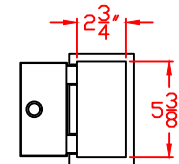

A DOOR NICHE SIZE

A DOOR PASS THROUGH SIZE

N1029609

Four Column, Single-Sided  
120 "A" Size Niches 3 1/2" x 5 3/4"

	Company Name: TBD		
	Contact: TBD	Quote: TBD	Rev: 0
Postal Products Unlimited, Inc. 500 W. Oklahoma Ave. Milwaukee, WI 53207-2649 www.postalproducts.com (800) 229-4500	Job: TBD		
Date: TBD	Scale: NTS	Drawn By: TBD	Checked By: FV