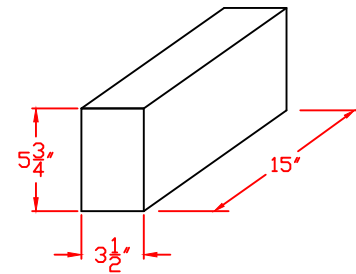

A DOOR NICHE SIZE

A DOOR PASS THROUGH SIZE

N1029609

Four Column, Single-Sided  
120 "A" Size Niches 3 1/2" x 5 3/4"

	Company Name: TBD		
	Contact: TBD	Quote: TBD	Rev: 0
Postal Products Unlimited, Inc. 500 W. Oklahoma Ave. Milwaukee, WI 53207-2649 www.postalproducts.com (800) 229-4500	Job: TBD		
Date: TBD	Scale: NTS	Drawn By: TBD	Checked By: FV