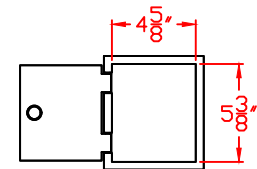

B DOOR NICHE SIZE

B DOOR PASS THROUGH SIZE

N1029609

Four Column, Single-Sided
80 "B" Size Niches 5 1/2" x 5 3/4"

<p>Postal Products Unlimited, Inc. 500 W. Oklahoma Ave. Milwaukee, WI 53207-2649 www.postalproducts.com (800) 229-4500</p>	Company Name: TBD		
	Contact: TBD	Quote: TBD	Rev: 0
	Job: TBD		
	Date: TBD	Scale: NTS	Drawn By: TBD