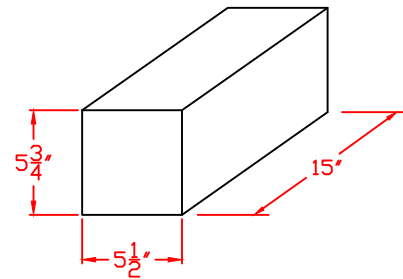

B DOOR NICHE SIZE

B DOOR PASS THROUGH SIZE

N1029609

Four Column, Single-Sided
80 "B" Size Niches 5 1/2" x 5 3/4"

<p>Postal Products Unlimited, Inc. 500 W. Oklahoma Ave. Milwaukee, WI 53207-2649 www.postalproducts.com (800) 229-4500</p>	Company Name: TBD		
	Contact: TBD	Quote: TBD	Rev: 0
	Job: TBD		
	Date: TBD	Scale: NTS	Drawn By: TBD