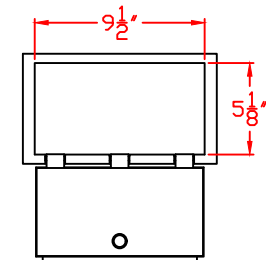

C DOOR NICHE SIZE

C DOOR PASS THROUGH SIZE

N1029609

Four Column, Single-Sided
40 "C" Size Niches 11" x 5 ³/₄"

**POSTAL PRODUCTS
UNLIMITED, INC.™**

Postal Products Unlimited, Inc.
500 W. Oklahoma Ave.
Milwaukee, WI 53207-2649
www.postalproducts.com
(800) 229-4500