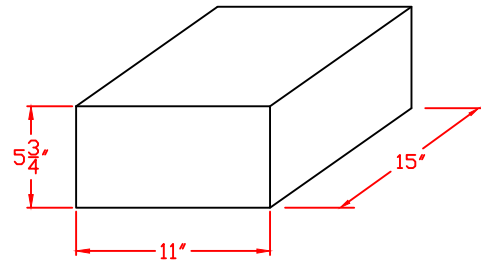

C DOOR NICHE SIZE

C DOOR PASS THROUGH SIZE

N1029609

Four Column, Single-Sided
40 "C" Size Niches 11" x 5 ³/₄"

**POSTAL PRODUCTS
UNLIMITED, INC.™**

Postal Products Unlimited, Inc.
500 W. Oklahoma Ave.
Milwaukee, WI 53207-2649
www.postalproducts.com
(800) 229-4500