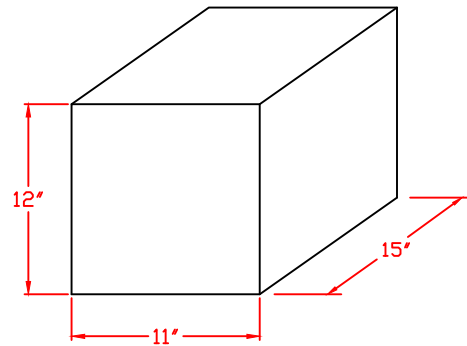

D DOOR NICHE SIZE

D DOOR PASS THROUGH SIZE

N1029609

Four Column, Single-Sided  
20 "D" Size Niches 11" x 12"

**POSTAL PRODUCTS  
UNLIMITED, INC.™**

Postal Products Unlimited, Inc.  
500 W. Oklahoma Ave.  
Milwaukee, WI 53207-2649  
www.postalproducts.com  
(800) 229-4500