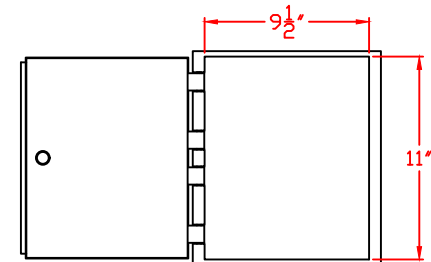

D DOOR NICHE SIZE

D DOOR PASS THROUGH SIZE

N1029609

Four Column, Single-Sided  
20 "D" Size Niches 11" x 12"

**POSTAL PRODUCTS  
UNLIMITED, INC.™**

Postal Products Unlimited, Inc.  
500 W. Oklahoma Ave.  
Milwaukee, WI 53207-2649  
www.postalproducts.com  
(800) 229-4500