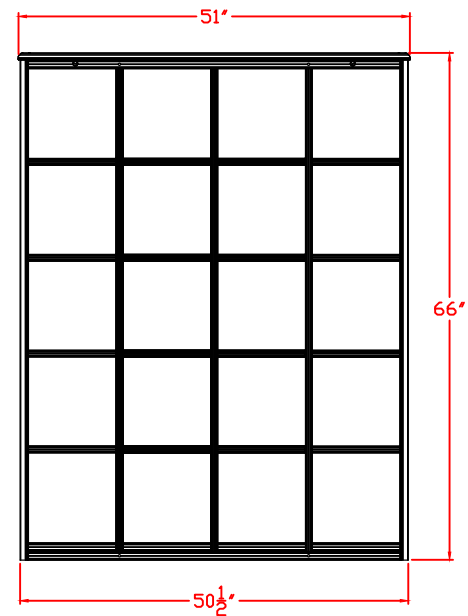

FRONT VIEW

C DOOR NICHE SIZE

C DOOR PASS THROUGH SIZE

REAR VIEW

N1029606

Four Column, Double-Sided
80 "C" Size Niches 11" x 5 3/4"

**POSTAL PRODUCTS
UNLIMITED, INC.™**

Postal Products Unlimited, Inc.
500 W. Oklahoma Ave.
Milwaukee, WI 53207-2649
www.postalproducts.com
(800) 229-4500