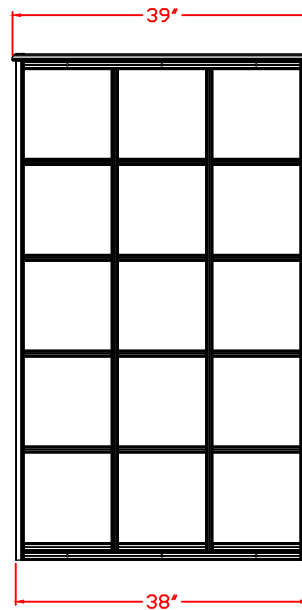

FRONT VIEW

C DOOR NICHE SIZE

C DOOR PASS THROUGH SIZE

REAR VIEW

N1029606

Four Column, Double-Sided
80 "C" Size Niches 11" x 5 3/4"

**POSTAL PRODUCTS
UNLIMITED, INC.™**

Postal Products Unlimited, Inc.
500 W. Oklahoma Ave.
Milwaukee, WI 53207-2649
www.postalproducts.com
(800) 229-4500