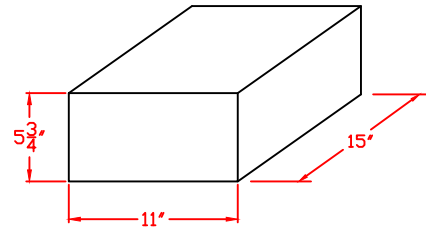

FRONT VIEW

C DOOR NICHE SIZE

C DOOR PASS THROUGH SIZE

REAR VIEW

N1029606

Four Column, Double-Sided
80 "C" Size Niches 11" x 5 3/4"

**POSTAL PRODUCTS
UNLIMITED, INC.™**

Postal Products Unlimited, Inc.
500 W. Oklahoma Ave.
Milwaukee, WI 53207-2649
www.postalproducts.com
(800) 229-4500