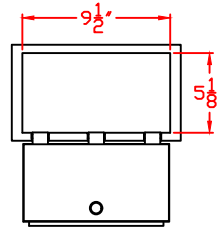

FRONT VIEW

C DOOR NICHE SIZE

C DOOR PASS THROUGH SIZE

REAR VIEW

N1029606

Four Column, Double-Sided
80 "C" Size Niches 11" x 5 3/4"

**POSTAL PRODUCTS
UNLIMITED, INC.™**

Postal Products Unlimited, Inc.
500 W. Oklahoma Ave.
Milwaukee, WI 53207-2649
www.postalproducts.com
(800) 229-4500