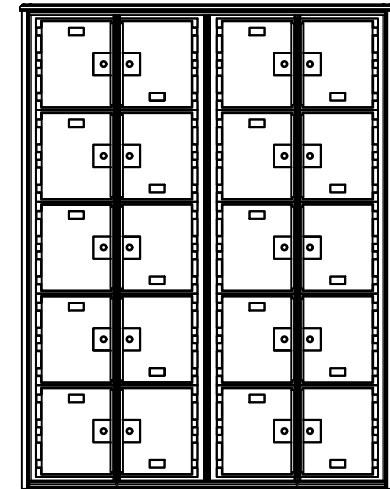

D DOOR NICHE SIZE

D DOOR PASS THROUGH SIZE

FRONT VIEW

REAR VIEW

N1029606

Four Column, Double-Sided
40 "D" Size Niches 11" x 12"

Postal Products Unlimited, Inc.
500 W. Oklahoma Ave.
Milwaukee, WI 53207-2649
www.postalproducts.com
(800) 229-4500