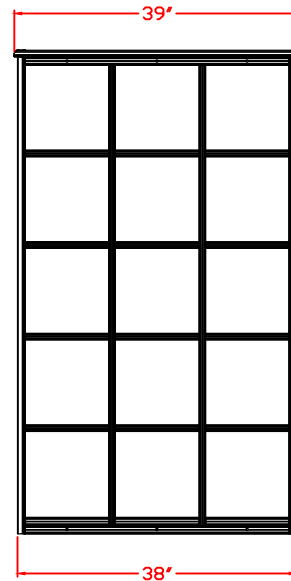

D DOOR NICHE SIZE

D DOOR PASS THROUGH SIZE

FRONT VIEW

REAR VIEW

N1029606

Four Column, Double-Sided
40 "D" Size Niches 11" x 12"

Postal Products Unlimited, Inc.
500 W. Oklahoma Ave.
Milwaukee, WI 53207-2649
www.postalproducts.com
(800) 229-4500