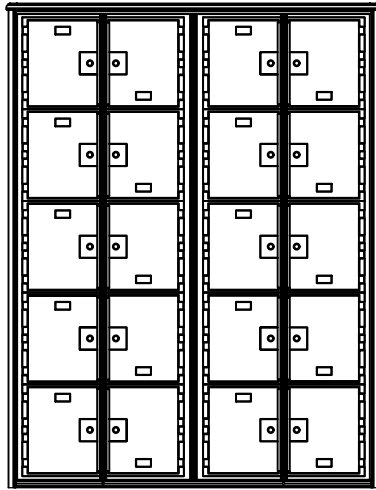

D DOOR NICHE SIZE

D DOOR PASS THROUGH SIZE

FRONT VIEW

REAR VIEW

N1029606

Four Column, Double-Sided
40 "D" Size Niches 11" x 12"

Postal Products Unlimited, Inc.
500 W. Oklahoma Ave.
Milwaukee, WI 53207-2649
www.postalproducts.com
(800) 229-4500