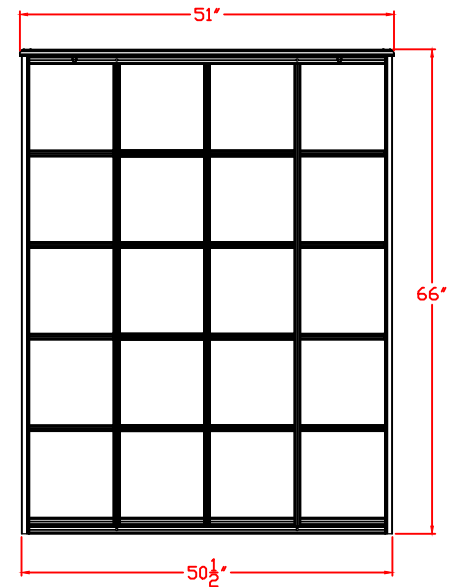

D DOOR NICHE SIZE

D DOOR PASS THROUGH SIZE

FRONT VIEW

REAR VIEW

N1029606

Four Column, Double-Sided
40 "D" Size Niches 11" x 12"

Postal Products Unlimited, Inc.
500 W. Oklahoma Ave.
Milwaukee, WI 53207-2649
www.postalproducts.com
(800) 229-4500