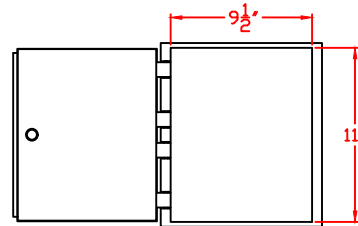

D DOOR NICHE SIZE

D DOOR PASS THROUGH SIZE

FRONT VIEW

REAR VIEW

N1029606

Four Column, Double-Sided
40 "D" Size Niches 11" x 12"

Postal Products Unlimited, Inc.
500 W. Oklahoma Ave.
Milwaukee, WI 53207-2649
www.postalproducts.com
(800) 229-4500