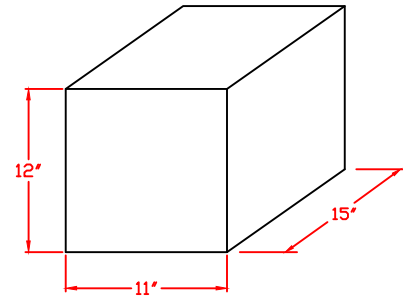

D DOOR NICHE SIZE

D DOOR PASS THROUGH SIZE

FRONT VIEW

REAR VIEW

N1029606

Four Column, Double-Sided
40 "D" Size Niches 11" x 12"

Postal Products Unlimited, Inc.
500 W. Oklahoma Ave.
Milwaukee, WI 53207-2649
www.postalproducts.com
(800) 229-4500