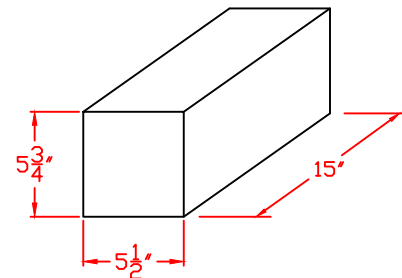

B DOOR NICHE SIZE

B DOOR PASS THROUGH SIZE

N1029610

Six Column, Single-Sided
120 "B" Size Niches 5 1/2" x 5 3/4"

<p>Postal Products Unlimited, Inc. 500 W. Oklahoma Ave. Milwaukee, WI 53207-2649 www.postalproducts.com (800) 229-4500</p>	Company Name: TBD		
	Contact: TBD	Quote: TBD	Rev: 0
	Job: TBD		
	Date: TBD	Scale: NTS	Drawn By: TBD