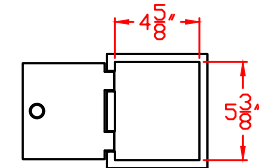

B DOOR NICHE SIZE

B DOOR PASS THROUGH SIZE

N1029610

Six Column, Single-Sided
120 "B" Size Niches 5 1/2" x 5 3/4"

<p>Postal Products Unlimited, Inc. 500 W. Oklahoma Ave. Milwaukee, WI 53207-2649 www.postalproducts.com (800) 229-4500</p>	Company Name: TBD		
	Contact: TBD	Quote: TBD	Rev: 0
	Job: TBD		
	Date: TBD	Scale: NTS	Drawn By: TBD