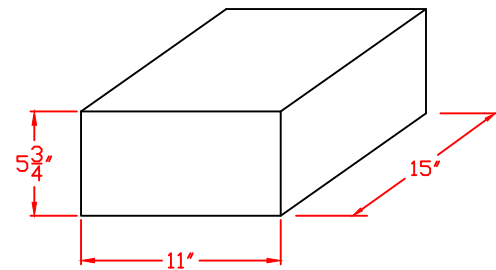

C DOOR NICHE SIZE

C DOOR PASS THROUGH SIZE

N1029610

Six Column, Single-Sided
60 "C" Size Niches 11" x 5 3/4"

<p>Postal Products Unlimited, Inc. 500 W. Oklahoma Ave. Milwaukee, WI 53207-2649 www.postalproducts.com (800) 229-4500</p>	Company Name: TBD		
	Contact: TBD	Quote: TBD	Rev: 0
	Job: TBD		
	Date: TBD	Scale: NTS	Drawn By: TBD