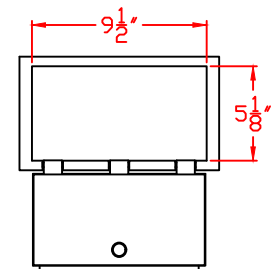

C DOOR NICHE SIZE

C DOOR PASS THROUGH SIZE

N1029610

Six Column, Single-Sided
60 "C" Size Niches 11" x 5 3/4"

<p>Postal Products Unlimited, Inc. 500 W. Oklahoma Ave. Milwaukee, WI 53207-2649 www.postalproducts.com (800) 229-4500</p>	Company Name: TBD		
	Contact: TBD	Quote: TBD	Rev: 0
	Job: TBD		
	Date: TBD	Scale: NTS	Drawn By: TBD