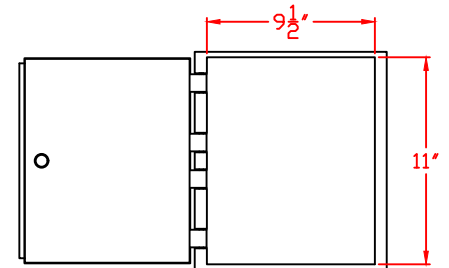

D DOOR NICHE SIZE

D DOOR PASS THROUGH SIZE

N1029610

Six Column, Single-Sided  
30 "D" Size Niches 11" x 12"

<p>Postal Products Unlimited, Inc. 500 W. Oklahoma Ave. Milwaukee, WI 53207-2649 www.postalproducts.com (800) 229-4500</p>	Company Name: TBD		
	Contact: TBD	Quote: TBD	Rev: 0
	Job: TBD		
	Date: TBD	Scale: NTS	Drawn By: TBD