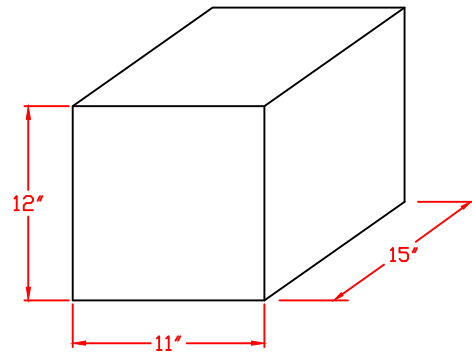

D DOOR NICHE SIZE

D DOOR PASS THROUGH SIZE

N1029610

Six Column, Single-Sided  
30 "D" Size Niches 11" x 12"

<p>Postal Products Unlimited, Inc. 500 W. Oklahoma Ave. Milwaukee, WI 53207-2649 www.postalproducts.com (800) 229-4500</p>	Company Name: TBD		
	Contact: TBD	Quote: TBD	Rev: 0
	Job: TBD		
	Date: TBD	Scale: NTS	Drawn By: TBD