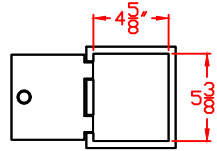

FRONT VIEW

B DOOR NICHE SIZE

B DOOR PASS THROUGH SIZE

REAR VIEW

N1029607

Six Column, Double-Sided  
240 "B" Size Niches 5 1/2" x 5 3/4"

Postal Products Unlimited, Inc.  
500 W. Oklahoma Ave.  
Milwaukee, WI 53207-2649  
www.postalproducts.com  
(800) 229-4500