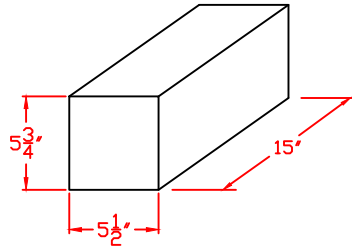

FRONT VIEW

B DOOR NICHE SIZE

B DOOR PASS THROUGH SIZE

REAR VIEW

N1029607

Six Column, Double-Sided  
240 "B" Size Niches 5 1/2" x 5 3/4"

Postal Products Unlimited, Inc.  
500 W. Oklahoma Ave.  
Milwaukee, WI 53207-2649  
www.postalproducts.com  
(800) 229-4500