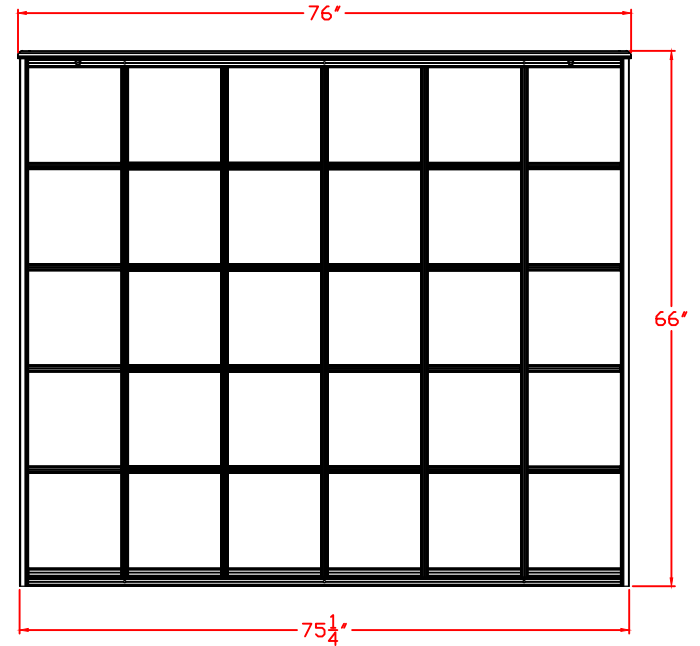

FRONT VIEW

B DOOR NICHE SIZE

B DOOR PASS THROUGH SIZE

REAR VIEW

N1029607

Six Column, Double-Sided  
240 "B" Size Niches 5 1/2" x 5 3/4"

Postal Products Unlimited, Inc.  
500 W. Oklahoma Ave.  
Milwaukee, WI 53207-2649  
www.postalproducts.com  
(800) 229-4500