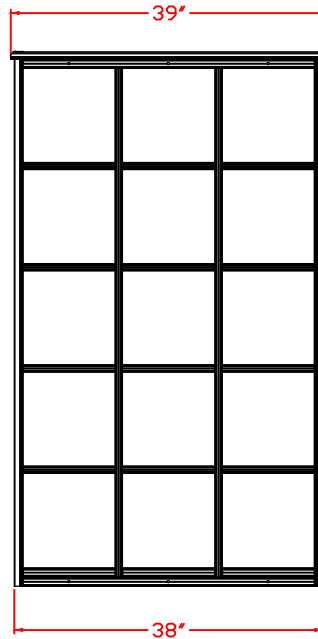

FRONT VIEW

B DOOR NICHE SIZE

B DOOR PASS THROUGH SIZE

REAR VIEW

N1029607

Six Column, Double-Sided  
240 "B" Size Niches 5 1/2" x 5 3/4"

Postal Products Unlimited, Inc.  
500 W. Oklahoma Ave.  
Milwaukee, WI 53207-2649  
www.postalproducts.com  
(800) 229-4500