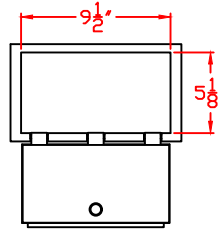

FRONT VIEW

C DOOR NICHE SIZE

C DOOR PASS THROUGH SIZE

REAR VIEW

N1029607

Six Column, Double-Sided
120 "C" Size Niches 11" x 5 3/4"

Postal Products Unlimited, Inc.
500 W. Oklahoma Ave.
Milwaukee, WI 53207-2649
www.postalproducts.com
(800) 229-4500