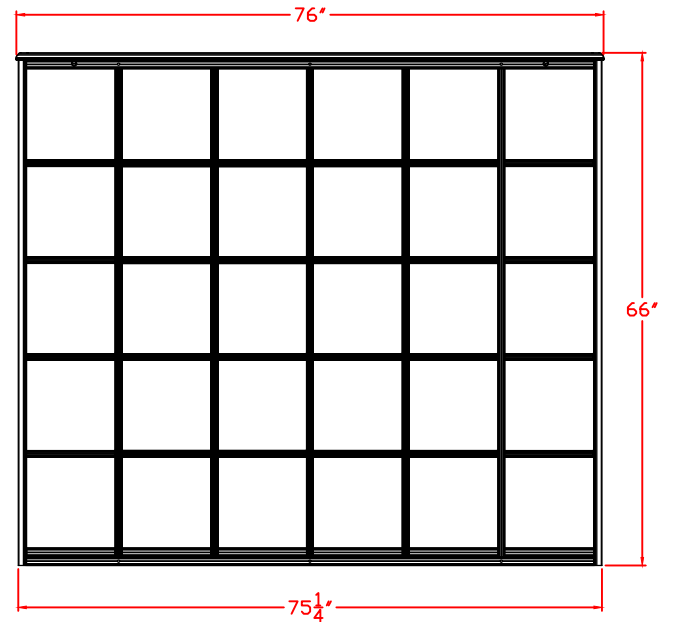

FRONT VIEW

C DOOR NICHE SIZE

C DOOR PASS THROUGH SIZE

REAR VIEW

N1029607

Six Column, Double-Sided
120 "C" Size Niches 11" x 5 3/4"

Postal Products Unlimited, Inc.
500 W. Oklahoma Ave.
Milwaukee, WI 53207-2649
www.postalproducts.com
(800) 229-4500