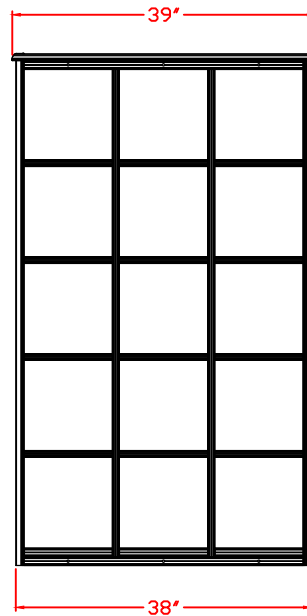

FRONT VIEW

C DOOR NICHE SIZE

C DOOR PASS THROUGH SIZE

REAR VIEW

N1029607

Six Column, Double-Sided
120 "C" Size Niches 11" x 5 3/4"

Postal Products Unlimited, Inc.
500 W. Oklahoma Ave.
Milwaukee, WI 53207-2649
www.postalproducts.com
(800) 229-4500