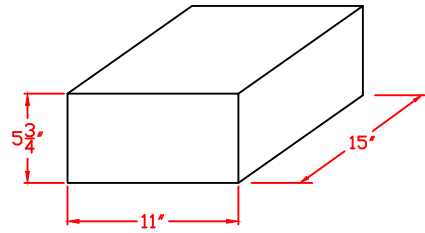

FRONT VIEW

C DOOR NICHE SIZE

C DOOR PASS THROUGH SIZE

REAR VIEW

N1029607

Six Column, Double-Sided
120 "C" Size Niches 11" x 5 3/4"

Postal Products Unlimited, Inc.
500 W. Oklahoma Ave.
Milwaukee, WI 53207-2649
www.postalproducts.com
(800) 229-4500