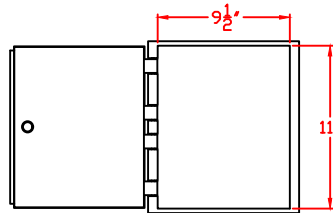

FRONT VIEW

D DOOR NICHE SIZE

D DOOR PASS THROUGH SIZE

REAR VIEW

N1029607

Six Column, Double-Sided  
60 "D" Size Niches 11" x 12"

Postal Products Unlimited, Inc.  
500 W. Oklahoma Ave.  
Milwaukee, WI 53207-2649  
www.postalproducts.com  
(800) 229-4500