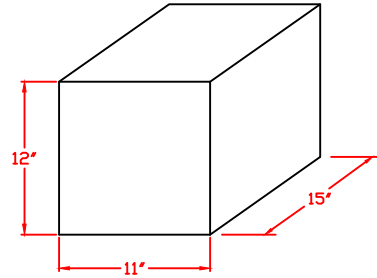

FRONT VIEW

D DOOR NICHE SIZE

D DOOR PASS THROUGH SIZE

REAR VIEW

N1029607

Six Column, Double-Sided  
60 "D" Size Niches 11" x 12"

Postal Products Unlimited, Inc.  
500 W. Oklahoma Ave.  
Milwaukee, WI 53207-2649  
www.postalproducts.com  
(800) 229-4500