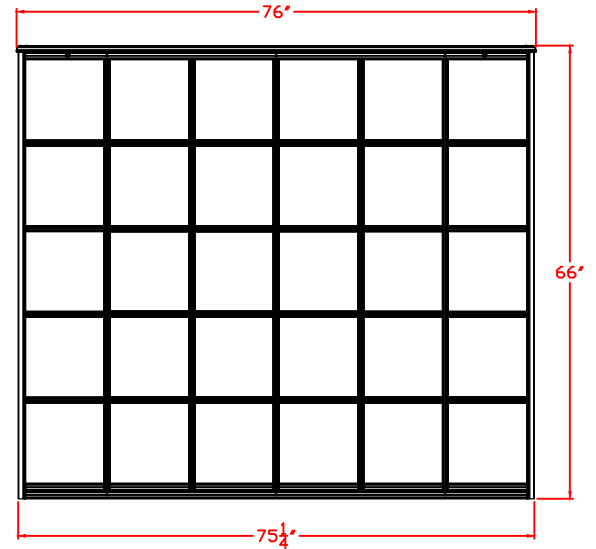

FRONT VIEW

D DOOR NICHE SIZE

D DOOR PASS THROUGH SIZE

REAR VIEW

N1029607

Six Column, Double-Sided  
60 "D" Size Niches 11" x 12"

Postal Products Unlimited, Inc.  
500 W. Oklahoma Ave.  
Milwaukee, WI 53207-2649  
www.postalproducts.com  
(800) 229-4500