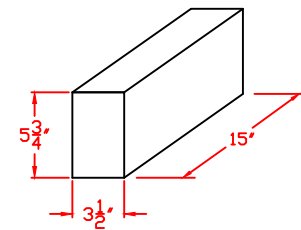

A DOOR NICHE SIZE

A DOOR PASS THROUGH SIZE

N1029611

Eight Column, Single-Sided

240 "A" Size Niches 3 1/2" x 5 3/4"

<p>Postal Products Unlimited, Inc. 500 W. Oklahoma Ave. Milwaukee, WI 53207-2649 www.postalproducts.com (800) 229-4500</p>	Company Name: TBD		
	Contact: TBD	Quote: TBD	Rev: 0
	Job: TBD		
	Date: TBD	Scale: NTS	Drawn By: TBD