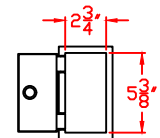

A DOOR NICHE SIZE

A DOOR PASS THROUGH SIZE

N1029611

Eight Column, Single-Sided

240 "A" Size Niches 3 1/2" x 5 3/4"

<p>Postal Products Unlimited, Inc. 500 W. Oklahoma Ave. Milwaukee, WI 53207-2649 www.postalproducts.com (800) 229-4500</p>	Company Name: TBD		
	Contact: TBD	Quote: TBD	Rev: 0
	Job: TBD		
	Date: TBD	Scale: NTS	Drawn By: TBD