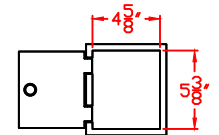

B DOOR NICHE SIZE

B DOOR PASS THROUGH SIZE

N1029611

Eight Column, Single-Sided

160 "B" Size Niches 5 1/2" x 5 3/4"

**POSTAL PRODUCTS  
UNLIMITED, INC.™**

Postal Products Unlimited, Inc.  
500 W. Oklahoma Ave.  
Milwaukee, WI 53207-2649  
www.postalproducts.com  
(800) 229-4500