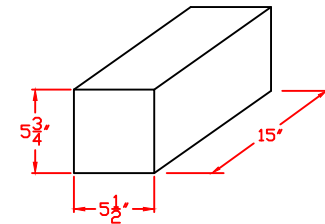

B DOOR NICHE SIZE

B DOOR PASS THROUGH SIZE

N1029611

Eight Column, Single-Sided

160 "B" Size Niches 5 1/2" x 5 3/4"

**POSTAL PRODUCTS  
UNLIMITED, INC.™**

Postal Products Unlimited, Inc.  
500 W. Oklahoma Ave.  
Milwaukee, WI 53207-2649  
www.postalproducts.com  
(800) 229-4500