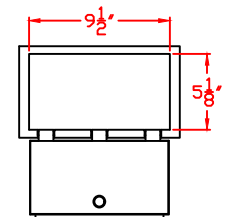

C DOOR NICHE SIZE

C DOOR PASS THROUGH SIZE

N1029611

Eight Column, Single-Sided  
80 "C" Size Niches 11" x 5 <sup>3</sup>/<sub>4</sub>"

**POSTAL PRODUCTS  
UNLIMITED, INC.™**

Postal Products Unlimited, Inc.  
500 W. Oklahoma Ave.  
Milwaukee, WI 53207-2649  
www.postalproducts.com  
(800) 229-4500