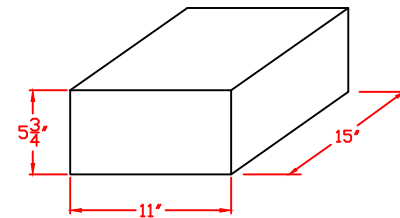

C DOOR NICHE SIZE

C DOOR PASS THROUGH SIZE

N1029611

Eight Column, Single-Sided  
80 "C" Size Niches 11" x 5 <sup>3</sup>/<sub>4</sub>"

**POSTAL PRODUCTS  
UNLIMITED, INC.™**

Postal Products Unlimited, Inc.  
500 W. Oklahoma Ave.  
Milwaukee, WI 53207-2649  
www.postalproducts.com  
(800) 229-4500