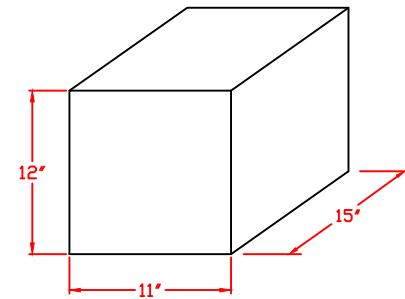

D DOOR NICHE SIZE

D DOOR PASS THROUGH SIZE

N1029611

Eight Column, Single-Sided
40 "D" Size Niches 11" x 12"

**POSTAL PRODUCTS
UNLIMITED, INC.™**

Postal Products Unlimited, Inc.
500 W. Oklahoma Ave.
Milwaukee, WI 53207-2649
www.postalproducts.com
(800) 229-4500