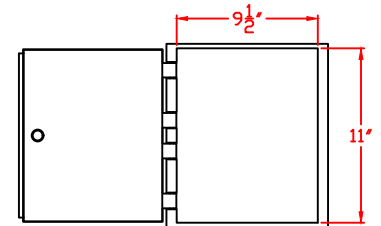

D DOOR NICHE SIZE

D DOOR PASS THROUGH SIZE

N1029611

Eight Column, Single-Sided
40 "D" Size Niches 11" x 12"

**POSTAL PRODUCTS
UNLIMITED, INC.™**

Postal Products Unlimited, Inc.
500 W. Oklahoma Ave.
Milwaukee, WI 53207-2649
www.postalproducts.com
(800) 229-4500