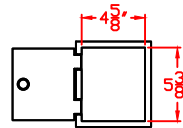

FRONT VIEW

B DOOR NICHE SIZE

B DOOR PASS THROUGH SIZE

REAR VIEW

N1029608

Eight Column, Double-Sided
320 "B" Size Niches 5 1/2" x 5 3/4"

**POSTAL PRODUCTS
UNLIMITED, INC.™**

Postal Products Unlimited, Inc.
500 W. Oklahoma Ave.
Milwaukee, WI 53207-2649
www.postalproducts.com
(800) 229-4500