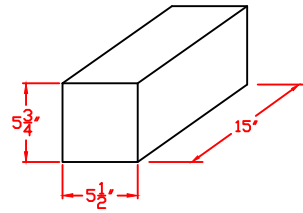

FRONT VIEW

B DOOR NICHE SIZE

B DOOR PASS THROUGH SIZE

REAR VIEW

N1029608

Eight Column, Double-Sided
320 "B" Size Niches 5 1/2" x 5 3/4"

**POSTAL PRODUCTS
UNLIMITED, INC.™**

Postal Products Unlimited, Inc.
500 W. Oklahoma Ave.
Milwaukee, WI 53207-2649
www.postalproducts.com
(800) 229-4500