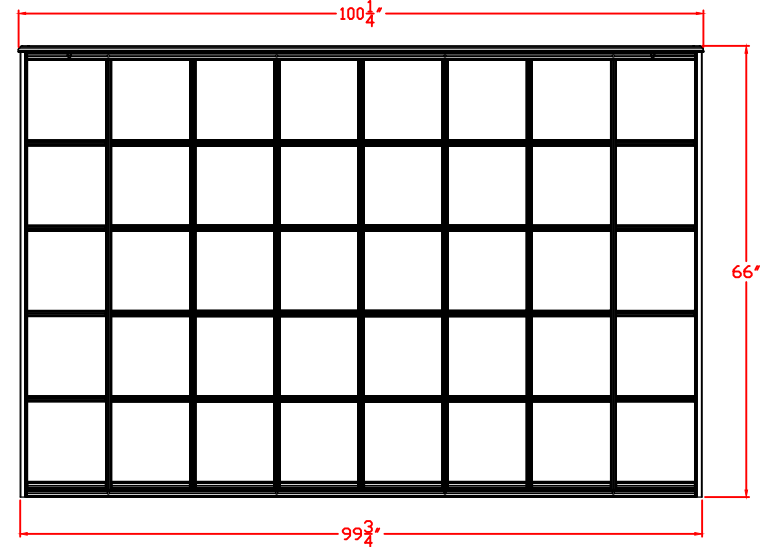

FRONT VIEW

B DOOR NICHE SIZE

B DOOR PASS THROUGH SIZE

REAR VIEW

N1029608

Eight Column, Double-Sided
320 "B" Size Niches 5 1/2" x 5 3/4"

**POSTAL PRODUCTS
UNLIMITED, INC.™**

Postal Products Unlimited, Inc.
500 W. Oklahoma Ave.
Milwaukee, WI 53207-2649
www.postalproducts.com
(800) 229-4500