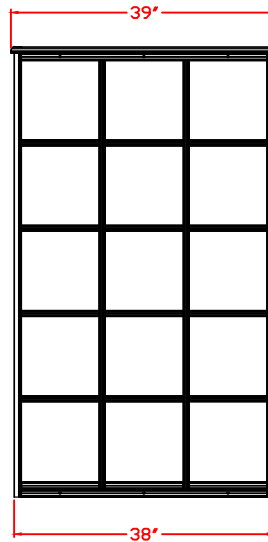

FRONT VIEW

B DOOR NICHE SIZE

B DOOR PASS THROUGH SIZE

REAR VIEW

N1029608

Eight Column, Double-Sided
320 "B" Size Niches 5 1/2" x 5 3/4"

**POSTAL PRODUCTS
UNLIMITED, INC.™**

Postal Products Unlimited, Inc.
500 W. Oklahoma Ave.
Milwaukee, WI 53207-2649
www.postalproducts.com
(800) 229-4500