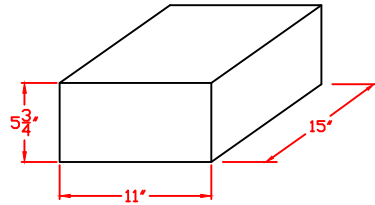

FRONT VIEW

C DOOR NICHE SIZE

C DOOR PASS THROUGH SIZE

REAR VIEW

N1029608

Eight Column, Double-Sided
160 "C" Size Niches 11" x 5 3/4"

Postal Products Unlimited, Inc.
500 W. Oklahoma Ave.
Milwaukee, WI 53207-2649
www.postalproducts.com
(800) 229-4500