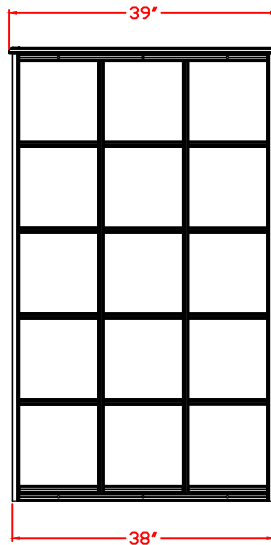

FRONT VIEW

C DOOR NICHE SIZE

C DOOR PASS THROUGH SIZE

REAR VIEW

N1029608

Eight Column, Double-Sided
160 "C" Size Niches 11" x 5 3/4"

Postal Products Unlimited, Inc.
500 W. Oklahoma Ave.
Milwaukee, WI 53207-2649
www.postalproducts.com
(800) 229-4500