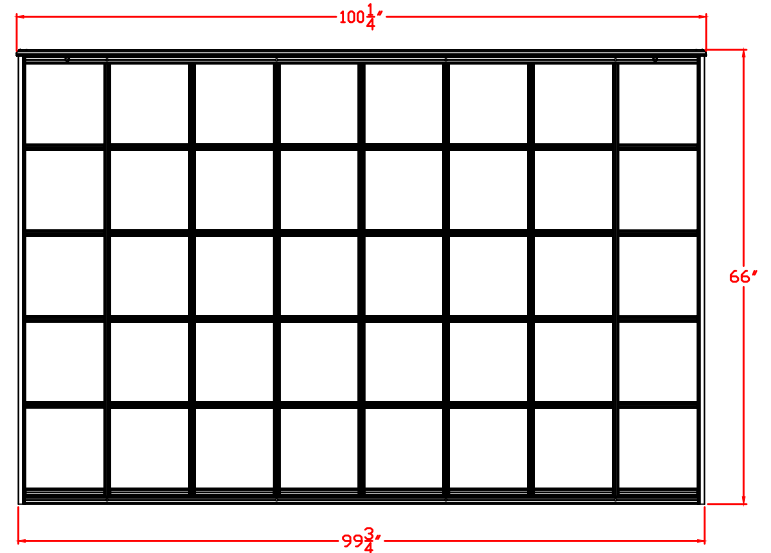

FRONT VIEW

C DOOR NICHE SIZE

C DOOR PASS THROUGH SIZE

REAR VIEW

N1029608

Eight Column, Double-Sided
160 "C" Size Niches 11" x 5 3/4"

Postal Products Unlimited, Inc.
500 W. Oklahoma Ave.
Milwaukee, WI 53207-2649
www.postalproducts.com
(800) 229-4500