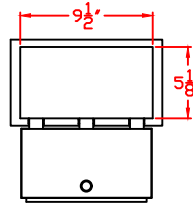

FRONT VIEW

C DOOR NICHE SIZE

C DOOR PASS THROUGH SIZE

REAR VIEW

N1029608

Eight Column, Double-Sided
160 "C" Size Niches 11" x 5 3/4"

Postal Products Unlimited, Inc.
500 W. Oklahoma Ave.
Milwaukee, WI 53207-2649
www.postalproducts.com
(800) 229-4500