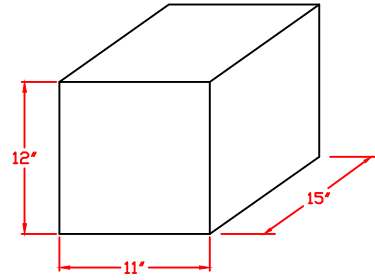

FRONT VIEW

D DOOR NICHE SIZE

D DOOR PASS THROUGH SIZE

REAR VIEW

N1029608

Eight Column, Double-Sided
80 "D" Size Niches 11" x 12"

Postal Products Unlimited, Inc.
500 W. Oklahoma Ave.
Milwaukee, WI 53207-2649
www.postalproducts.com
(800) 229-4500