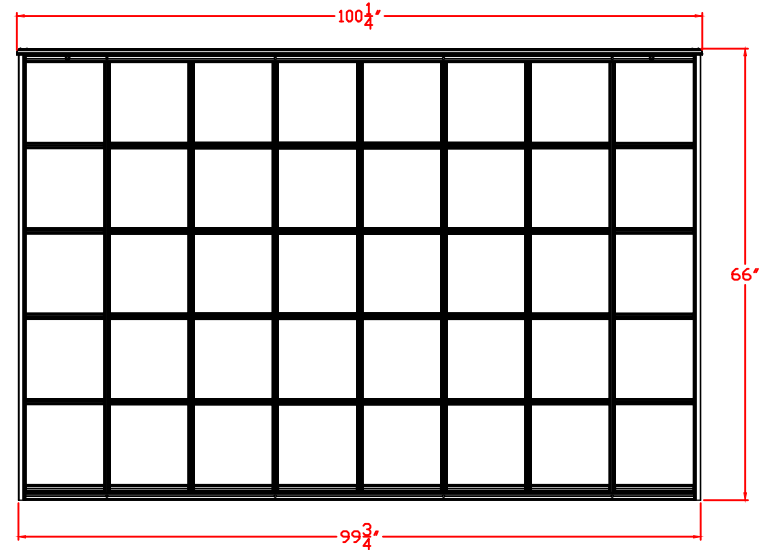

FRONT VIEW

D DOOR NICHE SIZE

D DOOR PASS THROUGH SIZE

REAR VIEW

N1029608

Eight Column, Double-Sided
80 "D" Size Niches 11" x 12"

Postal Products Unlimited, Inc.
500 W. Oklahoma Ave.
Milwaukee, WI 53207-2649
www.postalproducts.com
(800) 229-4500