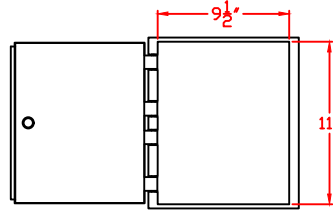

FRONT VIEW

D DOOR NICHE SIZE

D DOOR PASS THROUGH SIZE

REAR VIEW

N1029608

Eight Column, Double-Sided
80 "D" Size Niches 11" x 12"

Postal Products Unlimited, Inc.
500 W. Oklahoma Ave.
Milwaukee, WI 53207-2649
www.postalproducts.com
(800) 229-4500